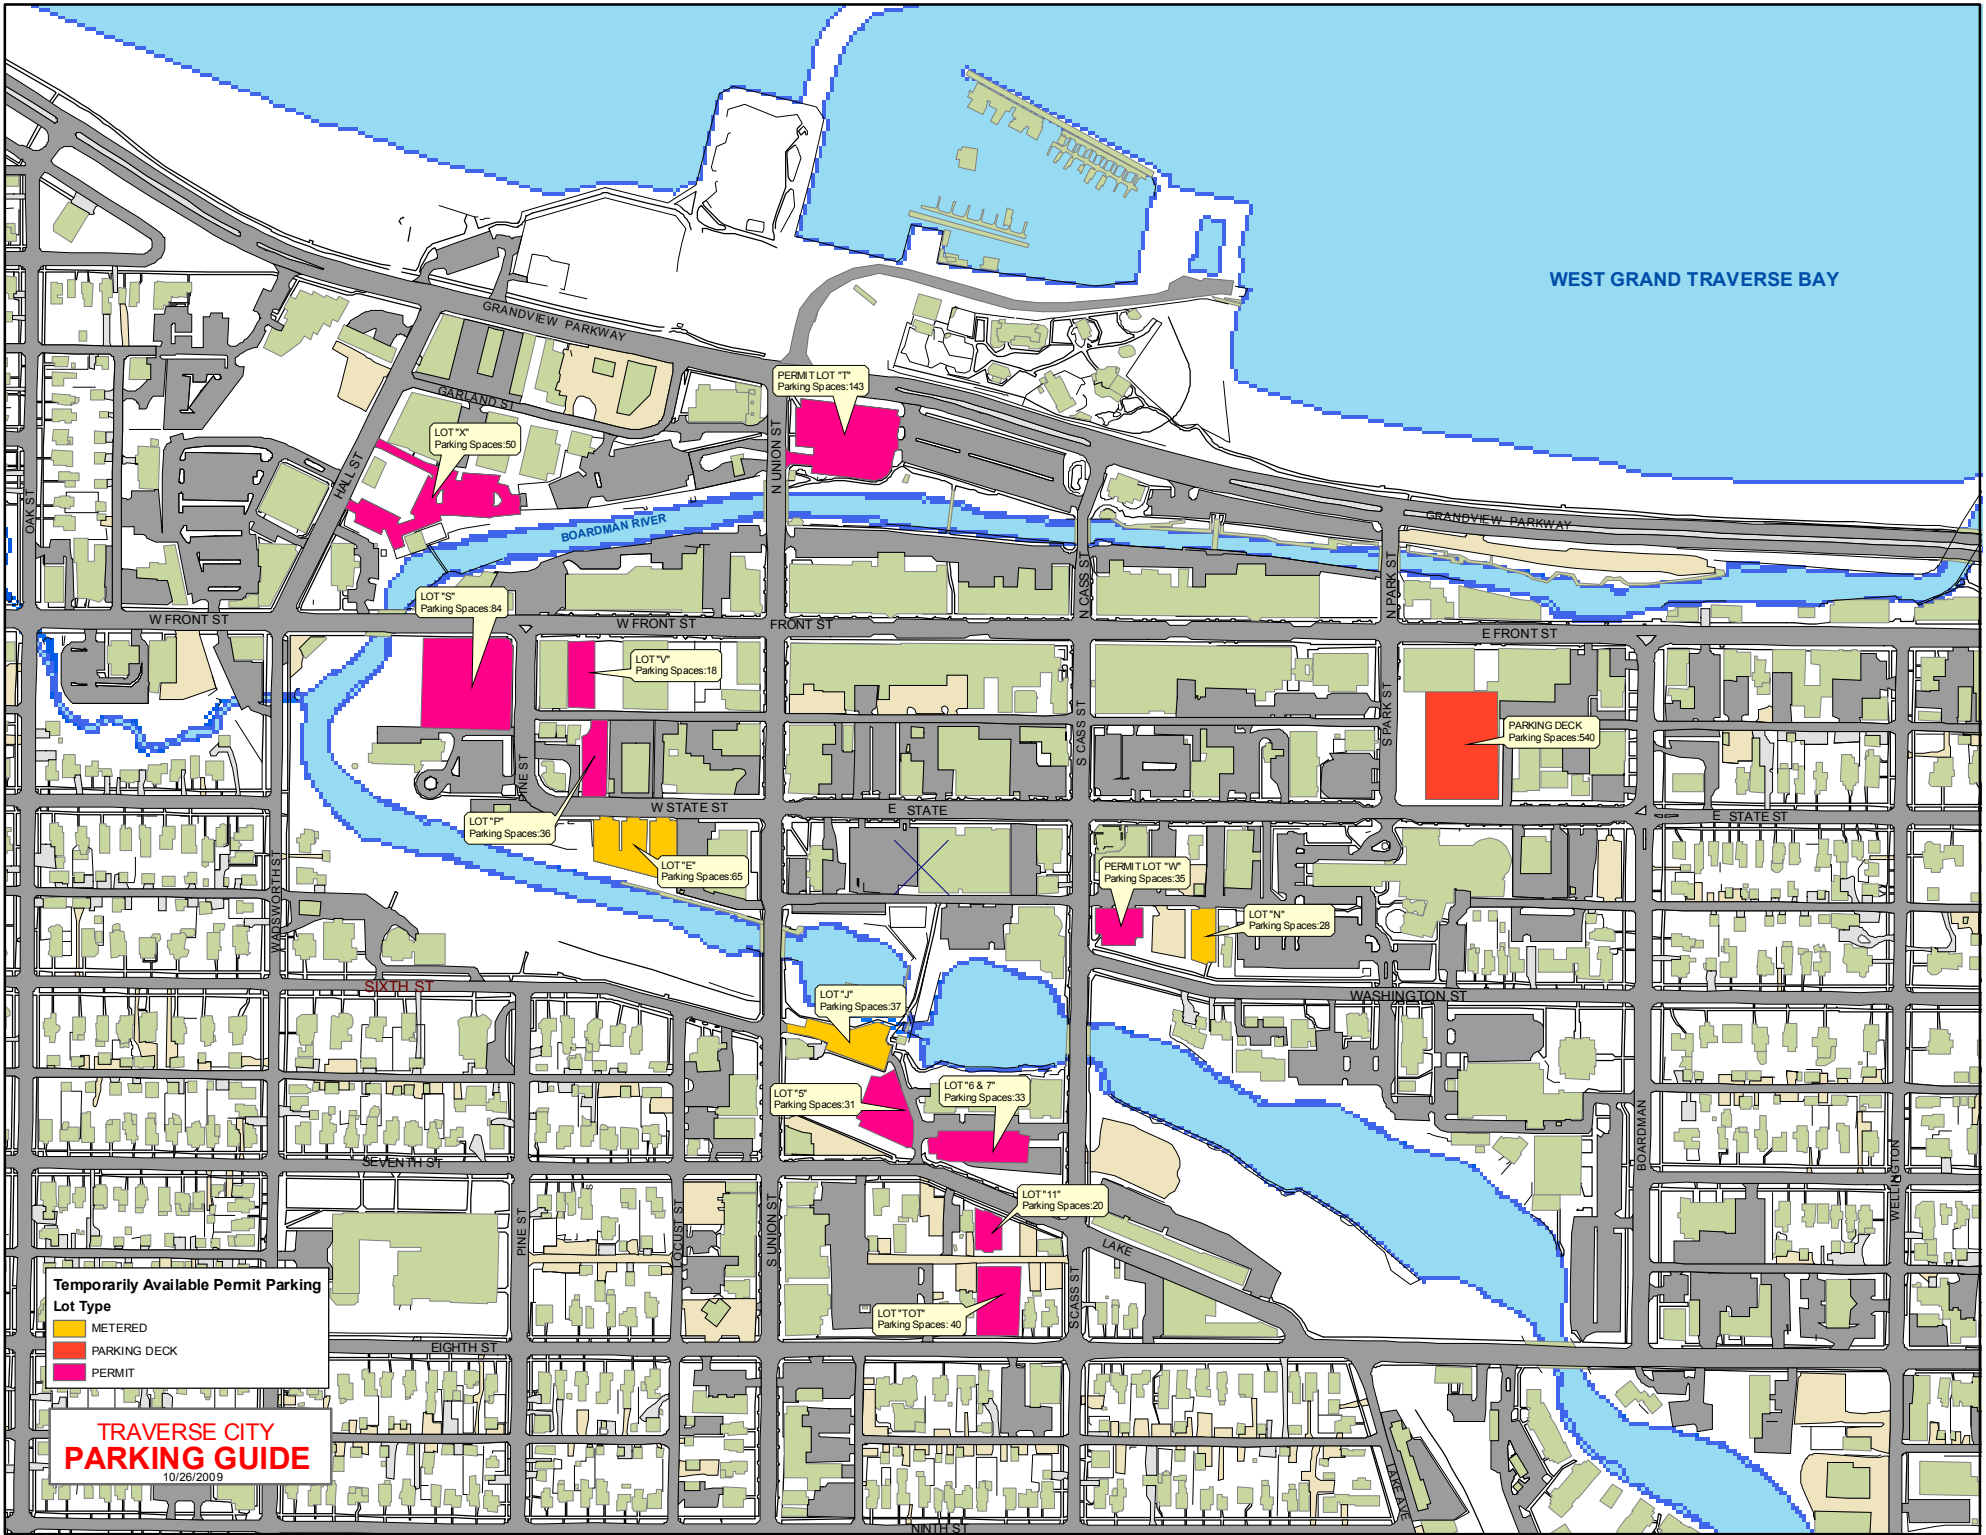

WEST GRAND TRAVERSE BAY

LOT "X"
Parking Spaces: 50

PERMIT LOT "T"
Parking Spaces: 143

LOT "S"
Parking Spaces: 84

LOT "V"
Parking Spaces: 18

LOT "P"
Parking Spaces: 36

LOT "E"
Parking Spaces: 65

PARKING DECK
Parking Spaces: 540

PERMIT LOT "W"
Parking Spaces: 35

LOT "N"
Parking Spaces: 28

LOT "J"
Parking Spaces: 37

LOT "6" & "7"
Parking Spaces: 33

LOT "5"
Parking Spaces: 31

LOT "11"
Parking Spaces: 20

LOT "10"
Parking Spaces: 40

Temporarily Available Permit Parking
Lot Type
 [Yellow Box] METERED
 [Red Box] PARKING DECK
 [Pink Box] PERMIT